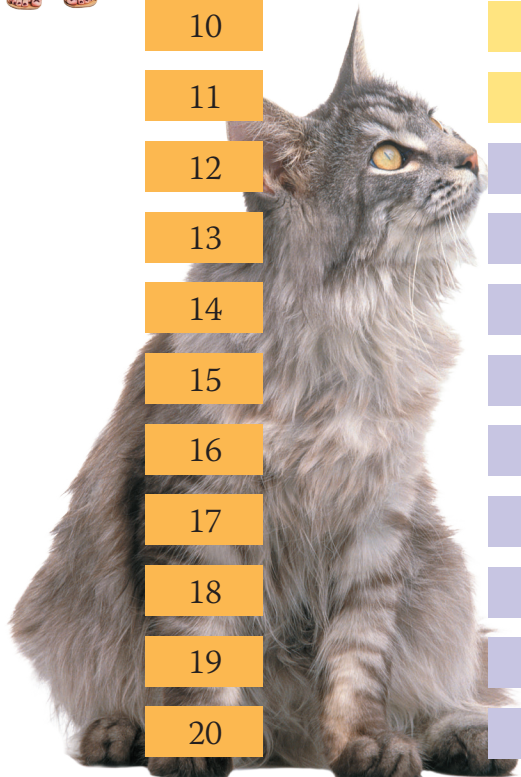

How old is my pet in human years?

Comparison of cat, dog & human ages

HUMAN YEARS

PET YEARS

Dog – Adult size in pounds

Human Years	Cat	Dog – Adult size in pounds			
		0-20	21-50	51-120	>120
3	28	28	29	31	39
4	32	33	34	38	49
5	36	38	39	45	59
6	40	42	44	52	69
7	44	46	49	59	79
8	48	50	54	66	89
9	52	54	59	73	99
10	56	58	64	80	
11	60	62	69	87	
12	64	66	74	94	
13	68	70	79		
14	72	74	84		
15	76	78	89		
16	80	82	94		
17	84	86			
18	88	90			
19	92	94			
20	95				

Adult
 Senior
 Geriatric